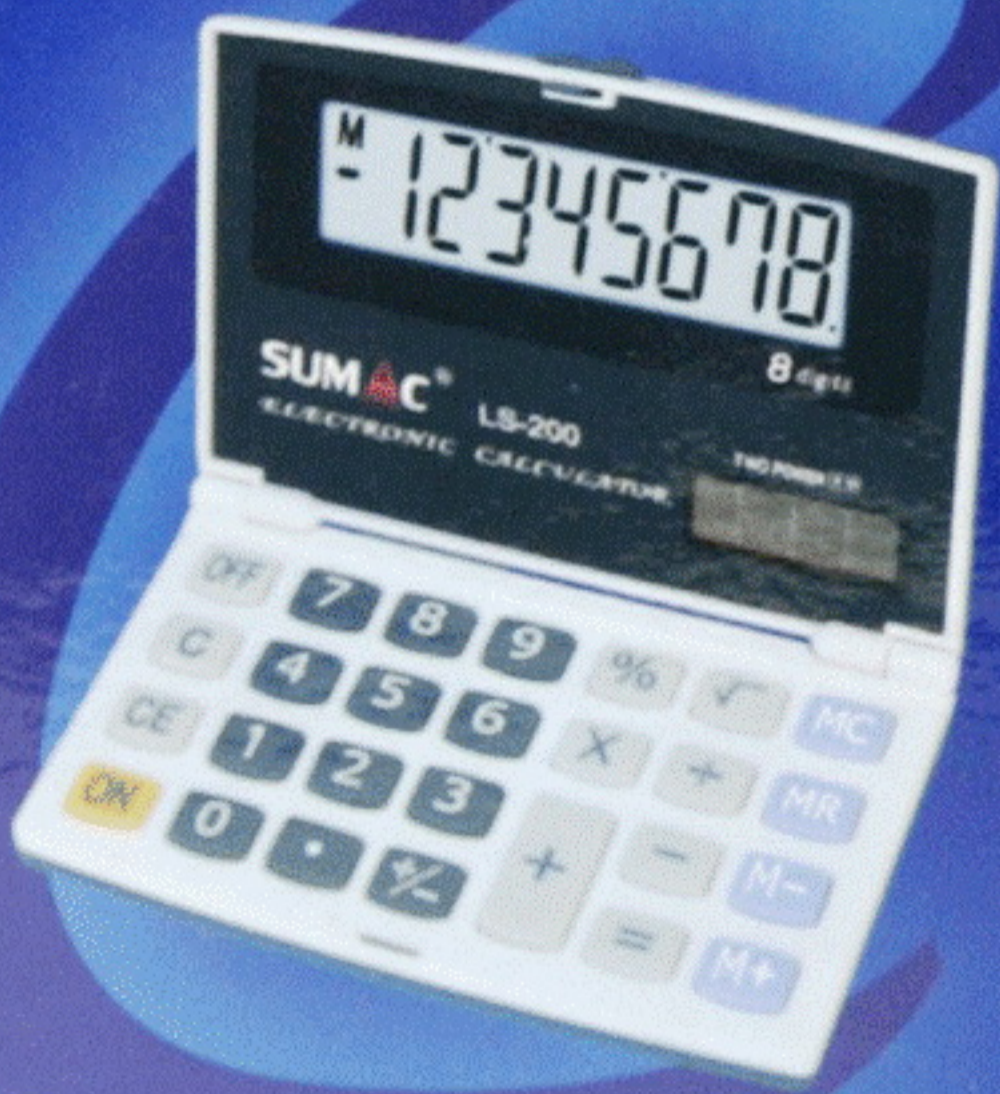

SUMAC
ELECTRONIC CALCULATOR
LC-400L

SUMAC

LC-400L

- 8-Digit Big Display Calculator
- Auto-Power-off
- Percent "%" Key
- Rubber Key

LC-400L
Palm-1/2 Size Electronic Calculator

ELECTRONIC CALCULATOR

LC400L

Stock

47

US\$ 1,23

85x42x37

ELECTRONIC CALCULATOR
LS-200

SUMAC[®]

LS-200

- 8-Digit Big Display Calculator
- Two Power
- Change Sign " +/- " Key
- Plastic Key
- Memory Plus " M+ " Key
- Memory Minus " M- " Key
- Profit Margin " % " Key
- Square Root " $\sqrt{\quad}$ " Key

LS-200
Palm-fit Size Electronic Calculator

ELECTRONIC CALCULATOR

SUMAC[®]

LS-200

Us\$ 3,90

110x67x15

Stock 89

SUMAC[®]

**PALM-FIT SIZE
ELECTRONIC CALCULATOR**

LS-608L 103x62x12

US\$ 2,25

Stock 185

- 8-Digit Big Display Calculator
- Two Power
- Square Root " $\sqrt{\quad}$ " Key
- Auto-power-off
- Plastic Key
- Profit Margin "%" Key
- Memory Plus "M+" Key
- Memory Minus "M-" Key