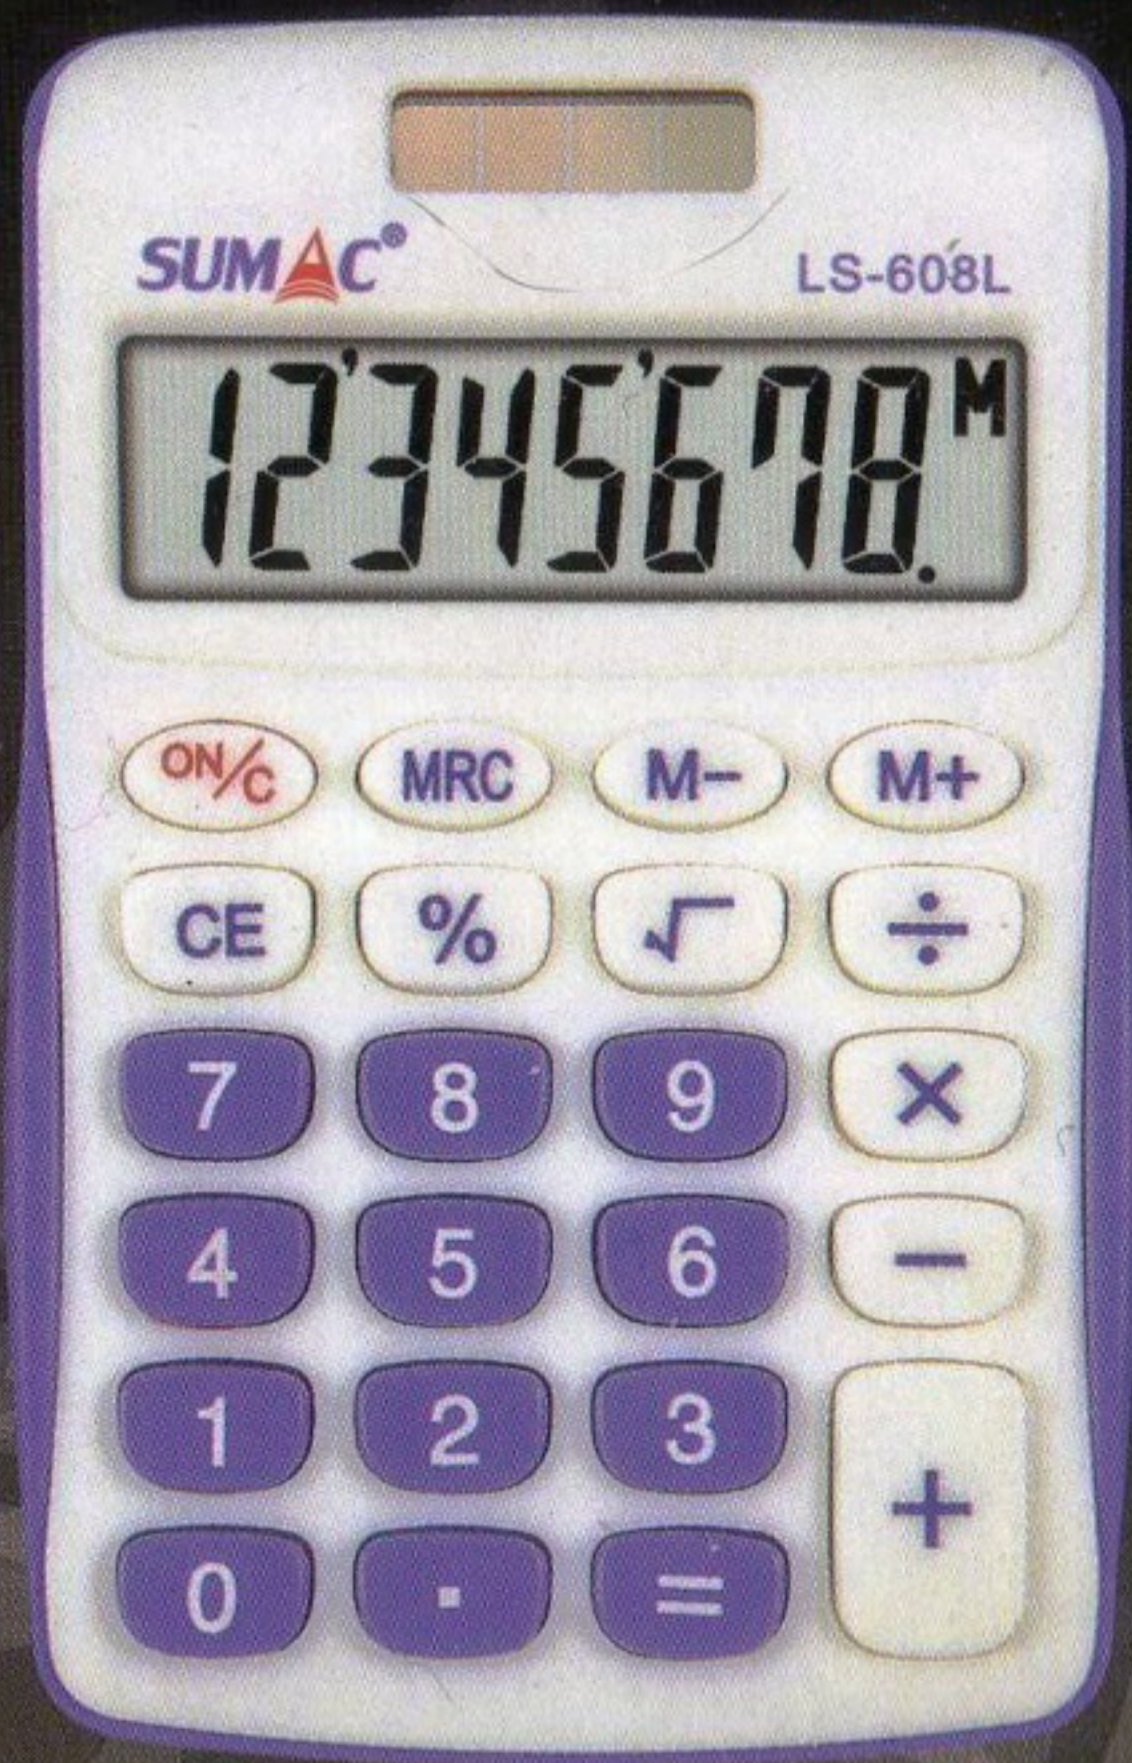

47

US\$ 1,23

85x42x37

ELECTRONIC CALCULATOR
LS-200

SUMAC[®]

LS-200

- 8-Digit Big Display Calculator
- Two Power
- Change Sign " +/- " Key
- Plastic Key
- Memory Plus " M+ " Key
- Memory Minus " M- " Key
- Profit Margin " % " Key
- Square Root " $\sqrt{\quad}$ " Key

LS-200
Palm-fit Size Electronic Calculator

ELECTRONIC CALCULATOR

SUMAC[®]

LS-200

Us\$ 3,90

110x67x15

Stock 89

SUMAC[®]

**PALM-FIT SIZE
ELECTRONIC CALCULATOR**

LS-608L 103x62x12

US\$ 2,25

Stock 185

- 8-Digit Big Display Calculator
- Two Power
- Square Root " $\sqrt{\quad}$ " Key
- Auto-power-off
- Plastic Key
- Profit Margin "%" Key
- Memory Plus "M+" Key
- Memory Minus "M-" Key

CALCULADORA DE BOLSILLO

- 8-Digit Big Display Calculator
- Auto-Power-off
- 86x55x4 mm.

8
DIGITS

SL-800 **PALM-FIT SIZE**

US\$ 1,30 Stock 36

86x55x4 SL800

SUMAC[®]

SL-800