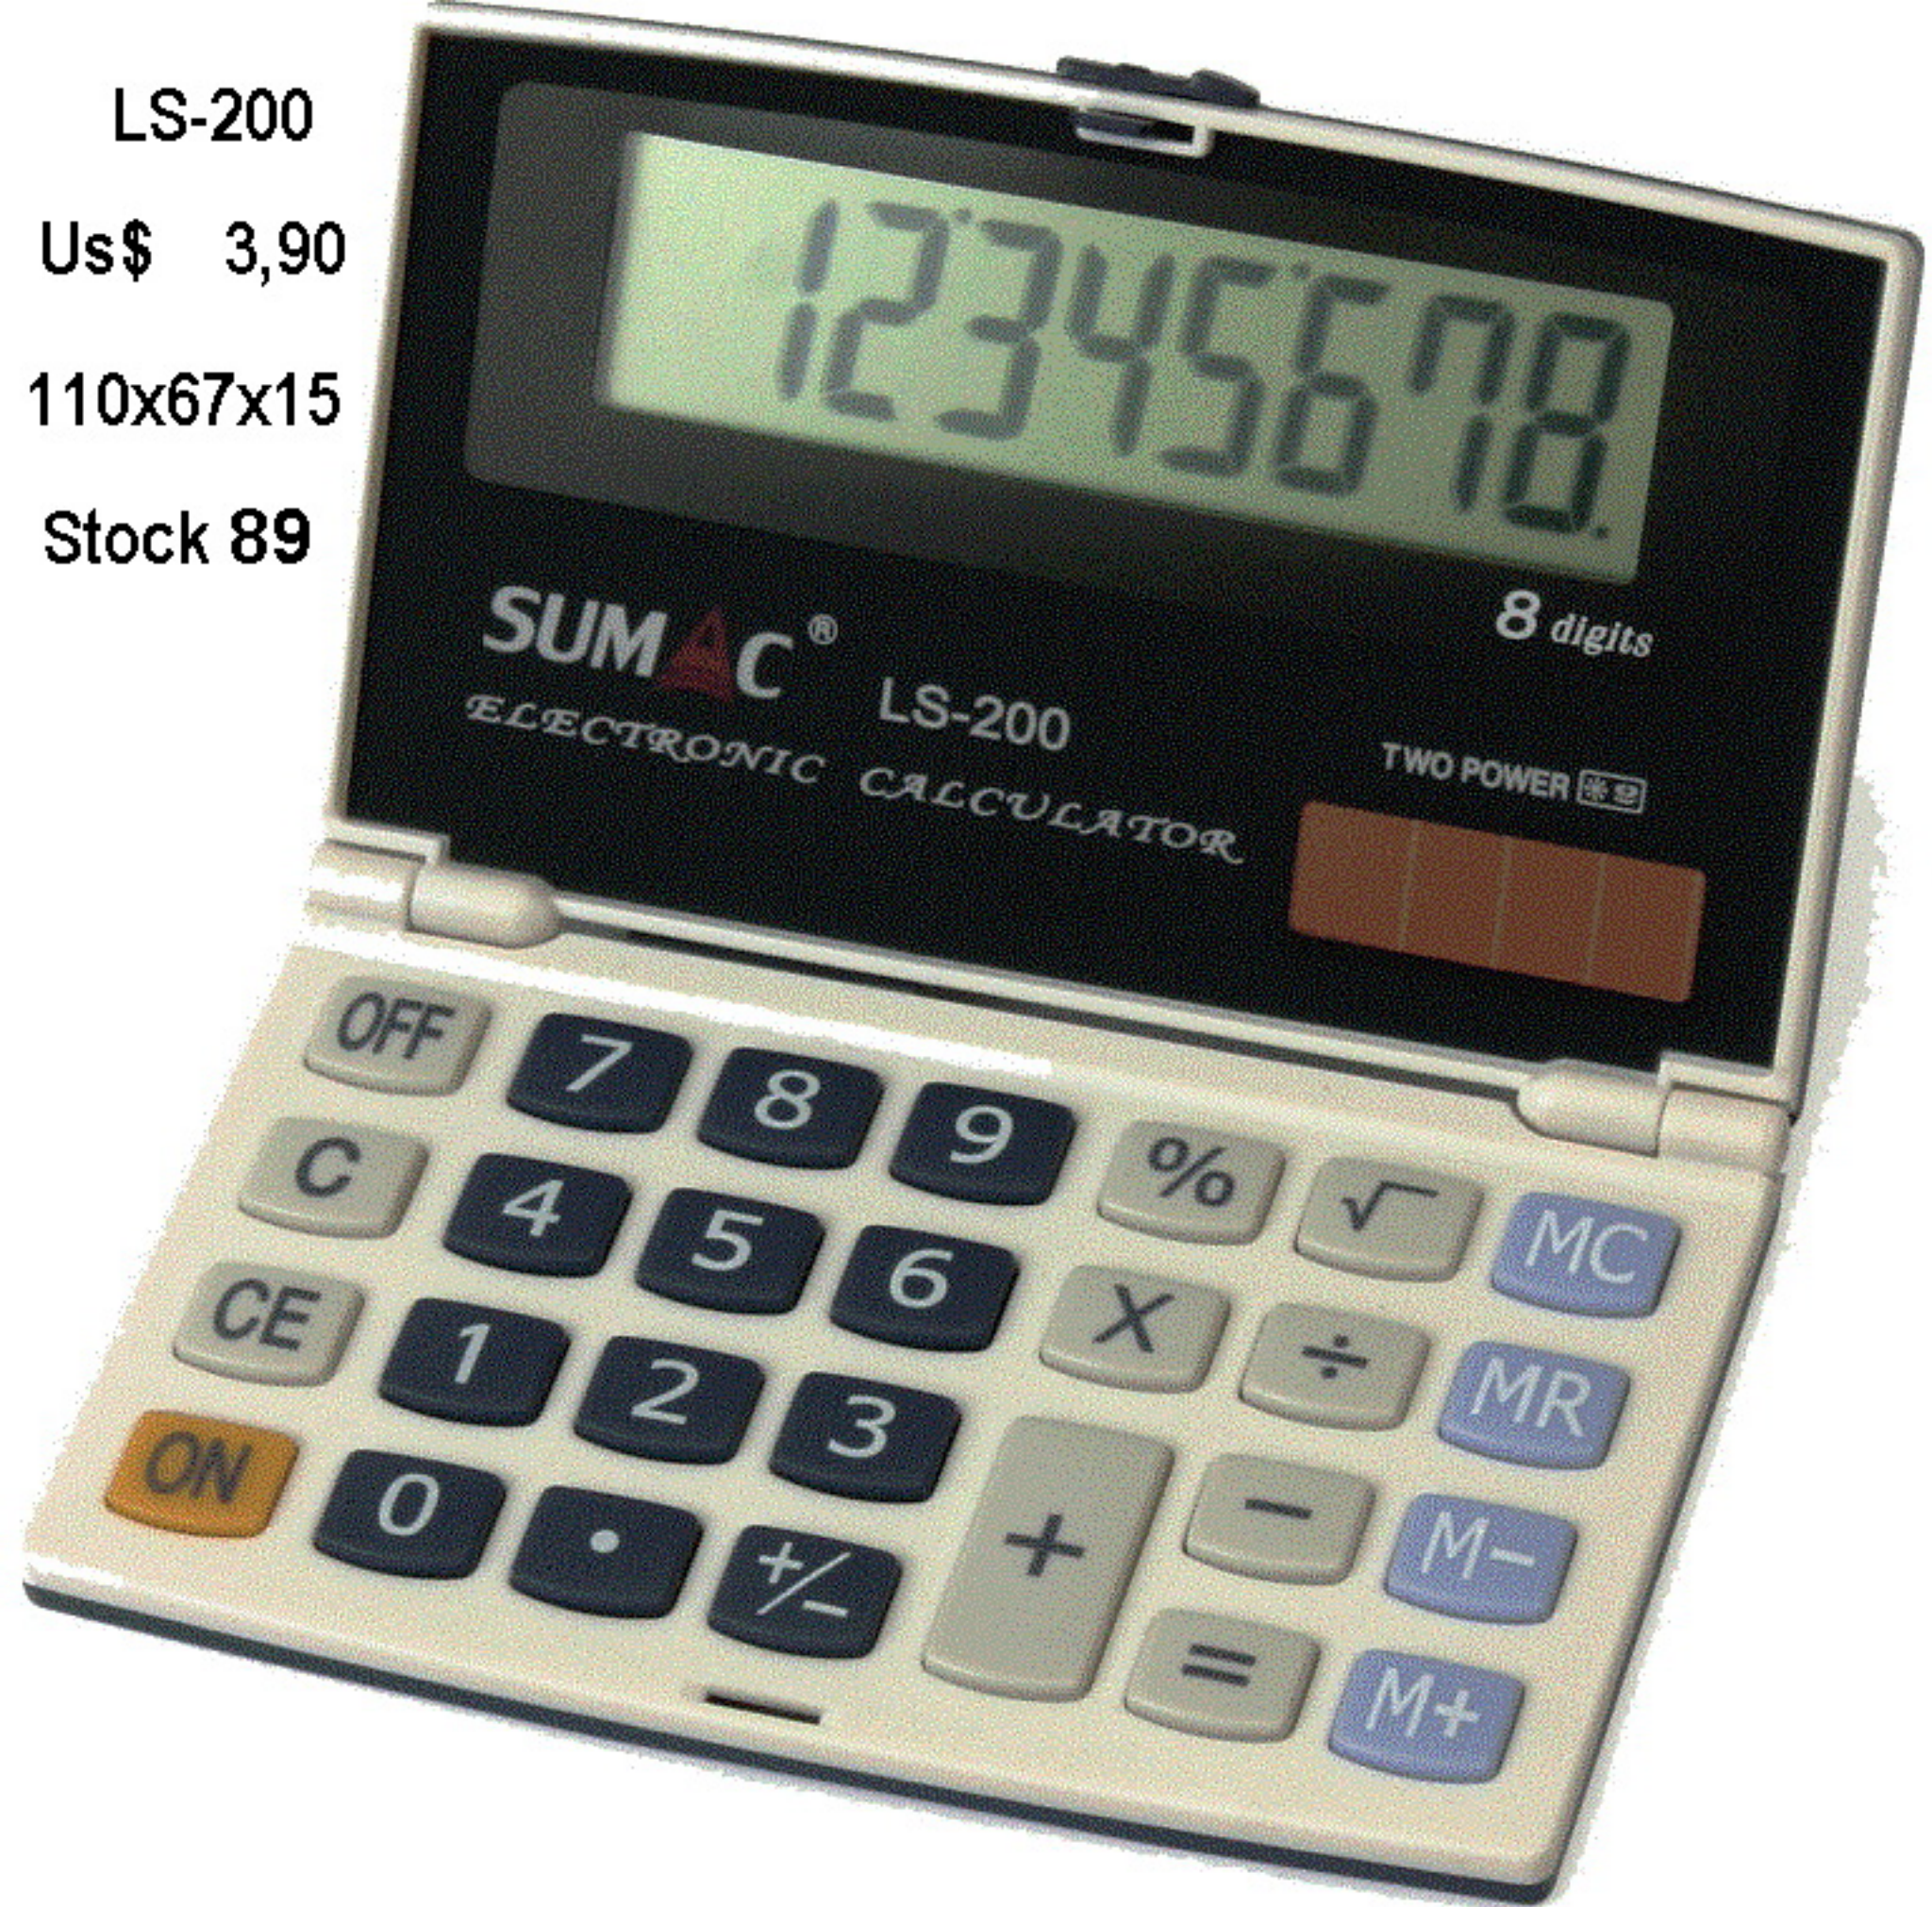

SUMAC
ELECTRONIC CALCULATOR
LC-400L

SUMAC

LC-400L

- 8-Digit Big Display Calculator
- Auto-Power-off
- Percent "%" Key
- Rubber Key

LC-400L
Palm-1/2 Size Electronic Calculator

ELECTRONIC CALCULATOR

LC400L

Stock

47

US\$ 1,23

85x42x37

ELECTRONIC CALCULATOR
LS-200

SUMAC[®]

LS-200

- 8-Digit Big Display Calculator
- Two Power
- Change Sign " +/- " Key
- Plastic Key
- Memory Plus " M+ " Key
- Memory Minus " M- " Key
- Profit Margin " % " Key
- Square Root " $\sqrt{\quad}$ " Key

LS-200
Palm-fit Size Electronic Calculator

ELECTRONIC CALCULATOR

SUMAC[®]

LS-200

Us\$ 3,90

110x67x15

Stock 89

SUMAC[®]

**PALM-FIT SIZE
ELECTRONIC CALCULATOR**

LS-608L 103x62x12

US\$ 2,25

Stock 185

- 8-Digit Big Display Calculator
- Two Power
- Square Root " $\sqrt{\quad}$ " Key
- Auto-power-off
- Plastic Key
- Profit Margin "%" Key
- Memory Plus "M+" Key
- Memory Minus "M-" Key